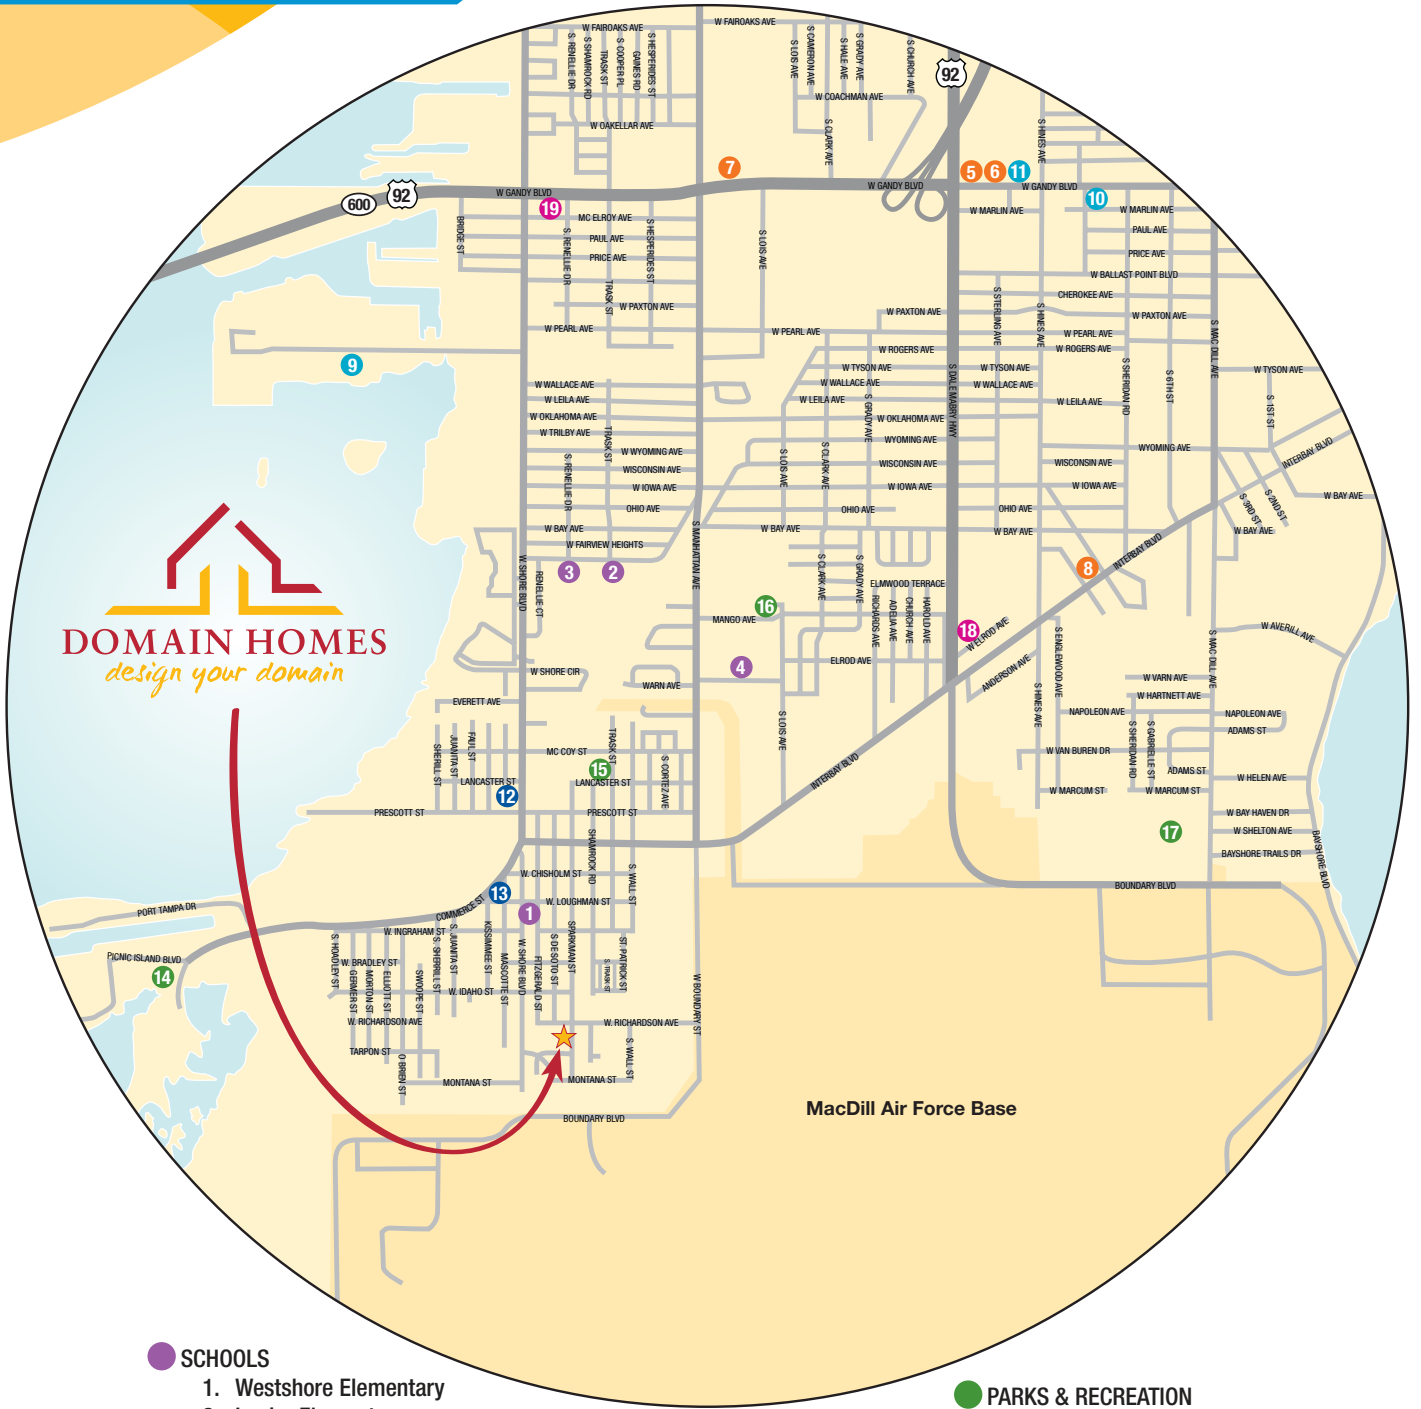

TAMPA BAY AREA MAP

SCHOOLS

- 1. Westshore Elementary
- 2. Lanier Elementary
- 3. James Monroe Middle
- 4. Robinson Senior High

SHOPPING

- 5. Target
- 6. Publix
- 7. Sweetbay Supermarket
- 8. The Home Depot

RESTAURANTS

- 9. Hula's Bay
- 10. Rouen Thai
- 11. Vino E Pasta

MUNICIPAL

- 12. US Post Office
- 13. Port Tampa City Library

PARKS & RECREATION

- 14. Picnic Island Park
- 15. Port Tampa Recreation Center
- 16. Bobby Hicks Pool
- 17. Gadsden Park

VETERINARIANS

- 18. South Tampa Veterinary Care
- 19. Gandy Animal Hospital

NewDomainLiving.com

Information is believed accurate, but not warranted. Locations are approximate.