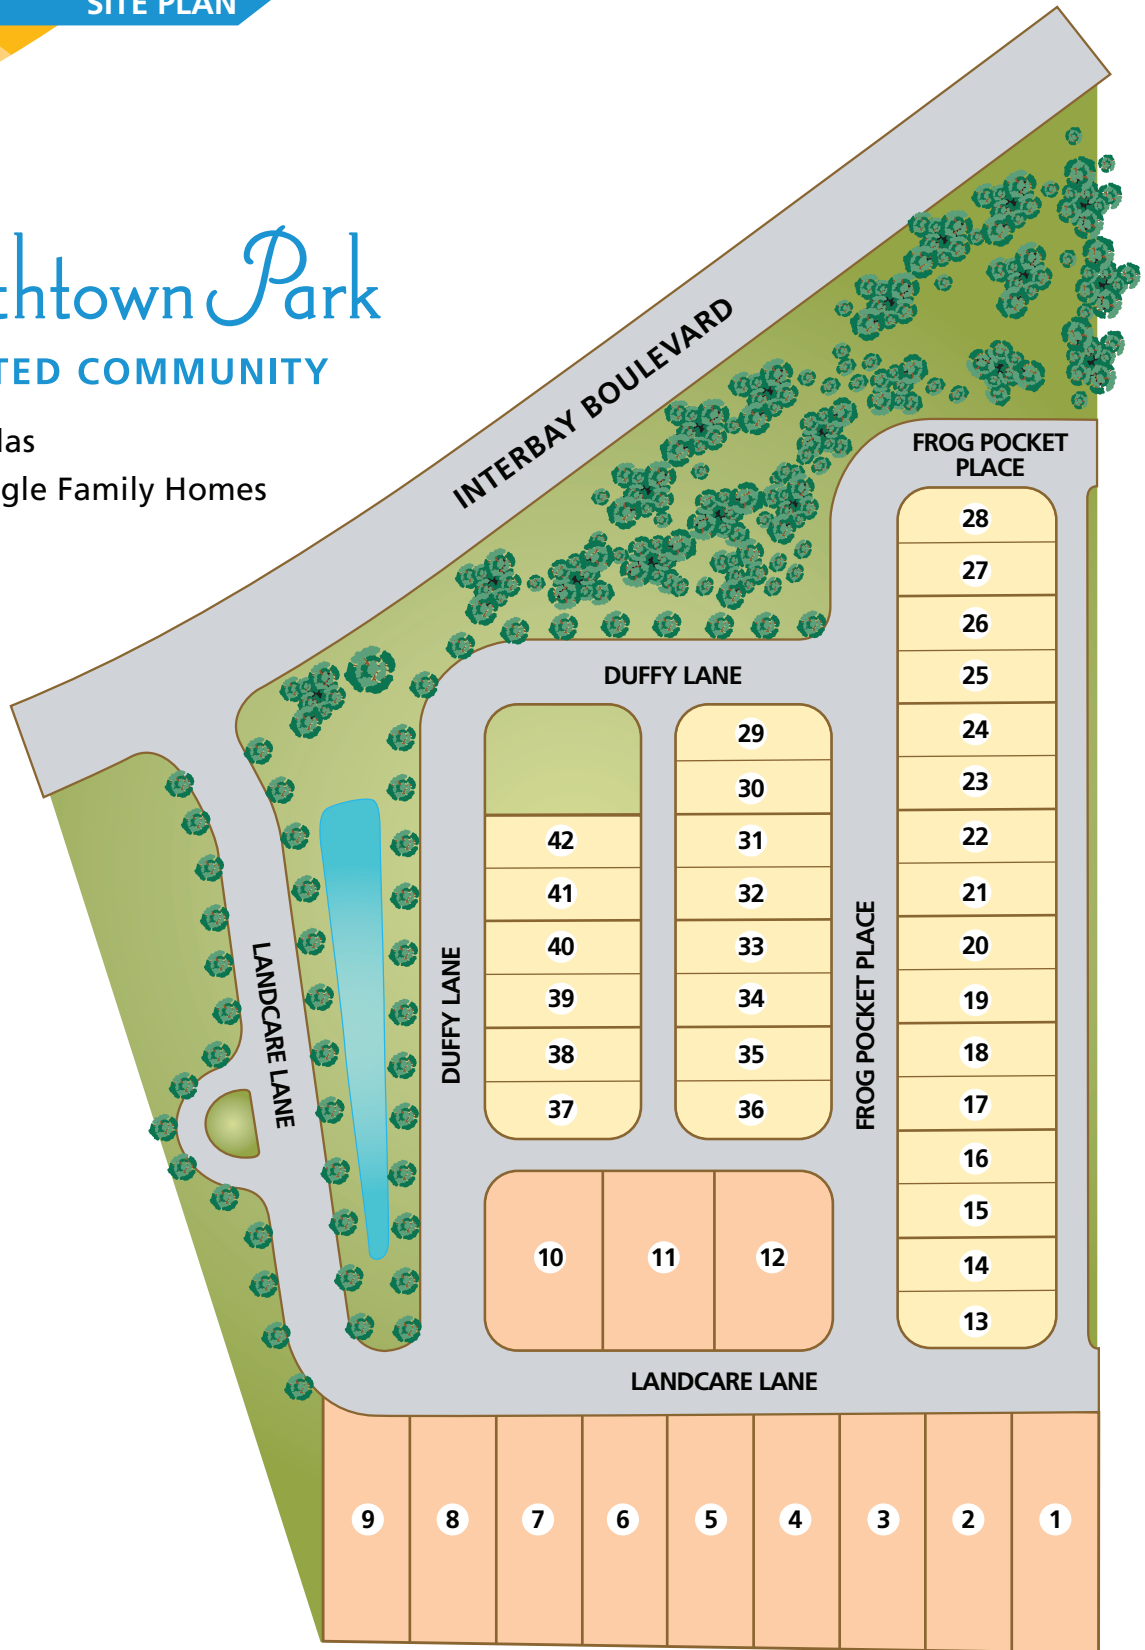

Southtown Park

A GATED COMMUNITY

- Villas
- Single Family Homes

DOMAIN HOMES
design your domain

FOR MORE INFORMATION:

LYDIA GRAFE, *New Home Specialist*
813.413.4180 • lydia@newdomainliving.com

NewDomainLiving.com

Follow us on:

The information contained herein is subject to change without notice, including change in size, location and configuration of lots, structures, and streets. 03-30-11